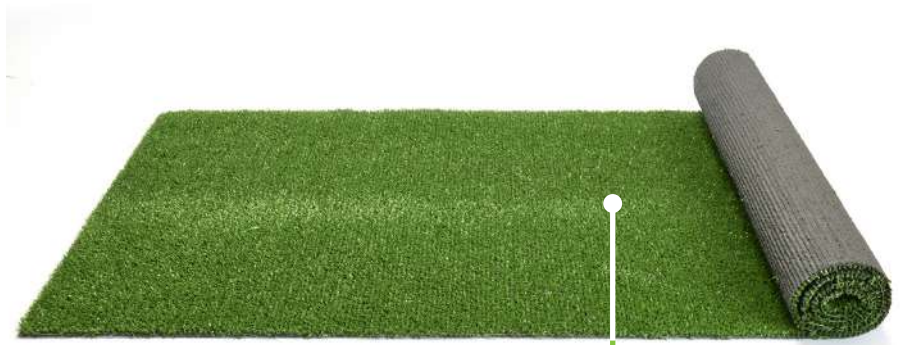

SPRING

Use: terrace - balcony - veranda

Fibres height: ± 4 mm
Total height: ± 7 mm

CHARACTERISTICS

Fibres composition: **100% PP**

Fibres weight: **250 g / m² \pm 10%**

Total weight: **810 g / m² \pm 10%**

Straight fibres 

Gauge: **1/8"**

UV resistance: **3500 hours**

Stitches number/ 10 cm: **27 \pm 1**

Loops number: **86000 / m² \pm 10%**

Secondary backing: **black latex SBR**

REFERENCES / GTIN CODES

2 m x 30 m BTTCO0681A2 / 3700379024054